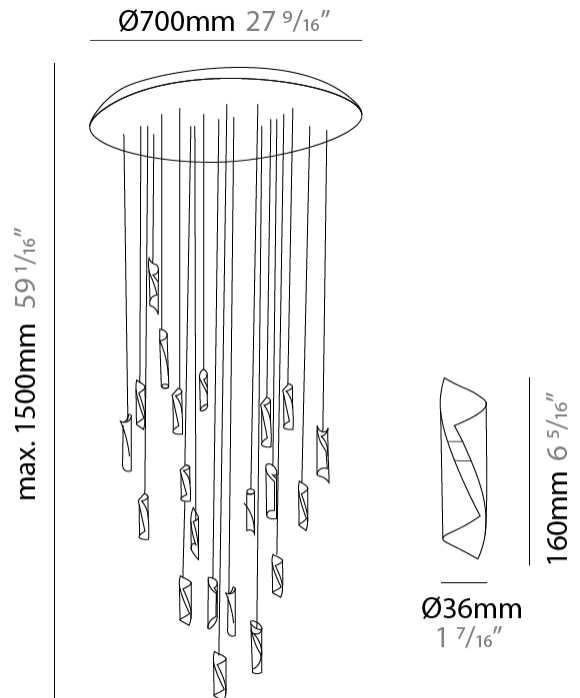

HUE 20 SUSPENSION

D131004- _____
base number

1. To build a product code in our configurator select the specify button on the base model # product page
2. To build a manual product code on this datasheet choose from the options listed below in blue font and add the suffix to the base model #

GENERAL

Series: HUE
Subseries: Hue 20
Brand: Knikerboker
Division: Design
Mounting Type: Suspension
Mounting Location: Ceiling
Subcategory: Ambient

PHYSICAL

Shape: Abstract
Diameter (mm): 700
Diameter (in): 27 9/16
Height (mm): 160
Height (in): 6 5/16
Max. Overall Height (mm): 1500
Max. Overall Height (in): 59 1/16
Light Distribution: Direct / Indirect
Fixture Finish: EWH / EBK / MAN / COF / PRD / SLF / GLF / CLF / BRL / EWS / EWG / EWC / EWR / EBS / EBG / EBC / EBC / EBB / MAS / MAD / MAC / MAB / COS / CGO / CCL / CBL / PRS / PRG / PRC / PRB
Fixture Material: Metal
Cable Details: Silicon Coaxial Cable

ELECTRICAL

Lamp Type: LED
Total Output Wattage (W): 30
Dimming: Phase Dimming (120Vac Only)
Driver Included: Yes
Driver Location: Integrated
Driver Type: Constant Current - Universal
Driver Class: Class 2
Input Voltage (V): 120 - 277
Constant Current (MA): 350
Upon Request: Phase dimming @120Vac only / Non-dimming 277Vac

LED

Number of LEDs: 20
Color Temperature (°K): 3000
Max. Delivered Lumen (lm): 3000
CRI: >80 CRI
Lamp Life (hrs): 50000

OPTICAL

RATINGS AND CERTIFICATIONS

Certified By: Certified for North American Standards
IP rating: IP20